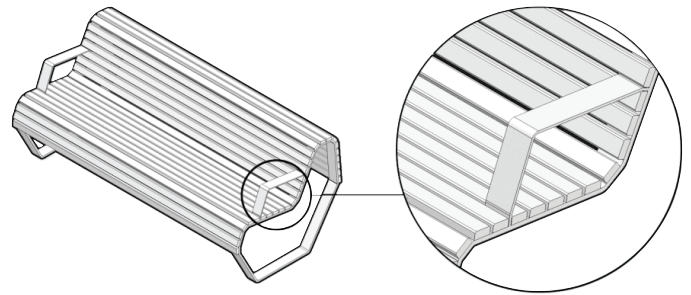

Dek Backed Platform Bench

Accessory - DEK14-A

Available on all DEK Backed Platform Bench Seats

Bench Accessories

Accessories

- ☐ Armrest

Green Theory™

G-T

greentheory.com

Date: 02 13 2023
Specification Sheet Version 1.0A

Units measured in imperial inches and
metric millimetres.

Green Theory reserves the right to revise technical specifications at any time without prior notice. Correct mounting hardware and the method of mounting of the product are imperative to user safety. Use installation instructions to correctly position and install product.
©2022 Green Theory Design

Designed by STREET + GARDEN