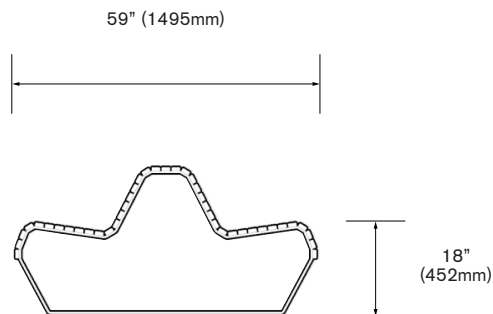

Dek Backed Platform Bench

Product Code - DEK14

Triple Seat

Weight:

☐ 197lbs (89kg) - 304 Stainless Steel

Bench Variations

Body Length Variations

☐ 71" (1800mm) - Triple Seat

Materials

Made with Powder Coated
304 Stainless Steel

☐ 304 Stainless Steel
☐ Hardwood Timber

Standard Powder Coat

☐ Matte Black
☐ Pewter
☐ Gloss White
☐ Metallic Silver
☐ Smokey Beige
☐ Suede Bronze

Custom Powder Coat

RAL _____

Green Theory™

G-T

greentheory.com

Date: 02 13 2023
Specification Sheet Version 1.0A

Designed by STREET + GARDEN