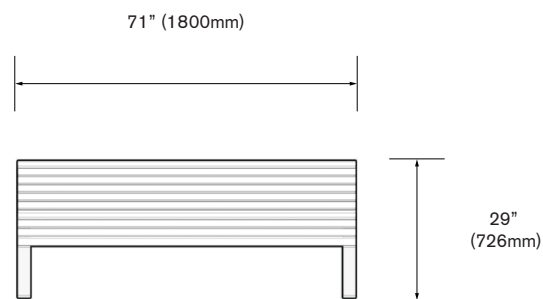

Dek Backed Platform Bench

Product Code - DEK14

Triple Seat

Weight:

☐ 197lbs (89kg) - 304 Stainless Steel

Bench Variations

Body Length Variations

☐ 71" (1800mm) - Triple Seat

Materials

Made with Powder Coated
304 Stainless Steel

☐ 304 Stainless Steel
☐ Hardwood Timber

Standard Powder Coat

☐ Matte Black
☐ Pewter
☐ Gloss White
☐ Metallic Silver
☐ Smokey Beige
☐ Suede Bronze

Custom Powder Coat

RAL _____

Green Theory™

G-T

greentheory.com

Date: 02 13 2023
Specification Sheet Version 1.0A

Designed by STREET + GARDEN