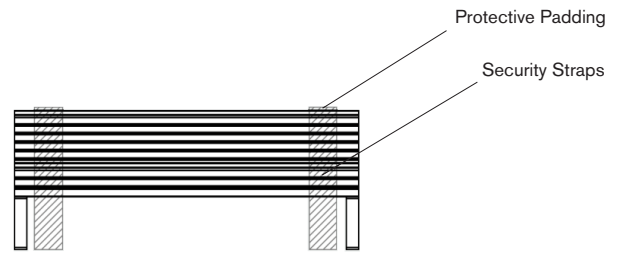

Dek Backed Platform Bench

Bench Specifications

Delivery Loading & Unloading Detail

- Product is supplied loose and freestanding, or on skids/pallets if required
- Product is secured with appropriate padding for protection during transit
- Product can be unloaded manually (Recommend 2 person lifting per product)
- All handling suggestions are to be used as a guide only. It is the full responsibility of the installing party to ensure the appropriate lifting methods are practised

Installation Detail

- Use product to mark and drill fixings locations in slab/footing
- Install product using masonry or chemical anchors (supplied by others)
- Secure product to anchors using security fixings (supplied by others)
- 4 x 3/8" or (M10) masonry anchors with Security nuts (supplied by others)

Forklift or Crane required to move and lift product into place

Notes

Quantity

Green Theory™

G-T

greentheory.com

Date: 02 13 2023
Specification Sheet Version 1.0A

Delivery Loading & Unloading Detail

Recommended on site Delivery Detail